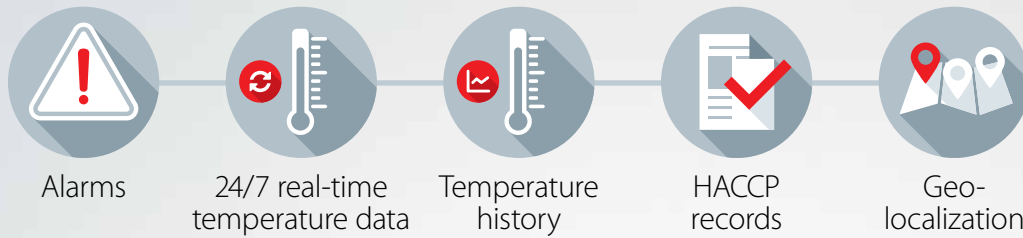

ProsaLink offers **proactive maintenance** in Commercial Refrigeration

Simple app-based solution for remote monitoring, diagnostics and alarms

- ✓ Affordable
- ✓ Flexible
- ✓ Secure