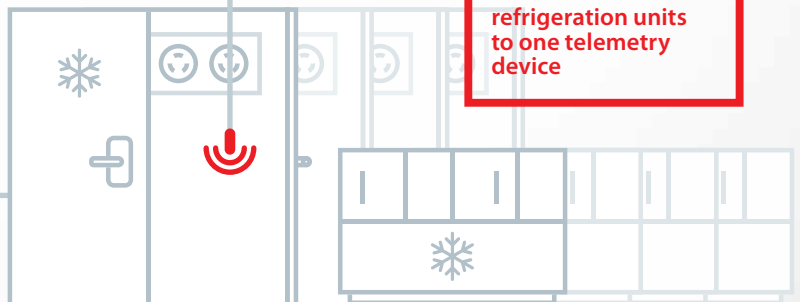

Gateway 2G/4G
VPN connection
to Cloud

B or A

Direct plug-in

Modbus connection

Applicable in new or existing installations

Connect up to

4

refrigeration units
to one telemetry
device